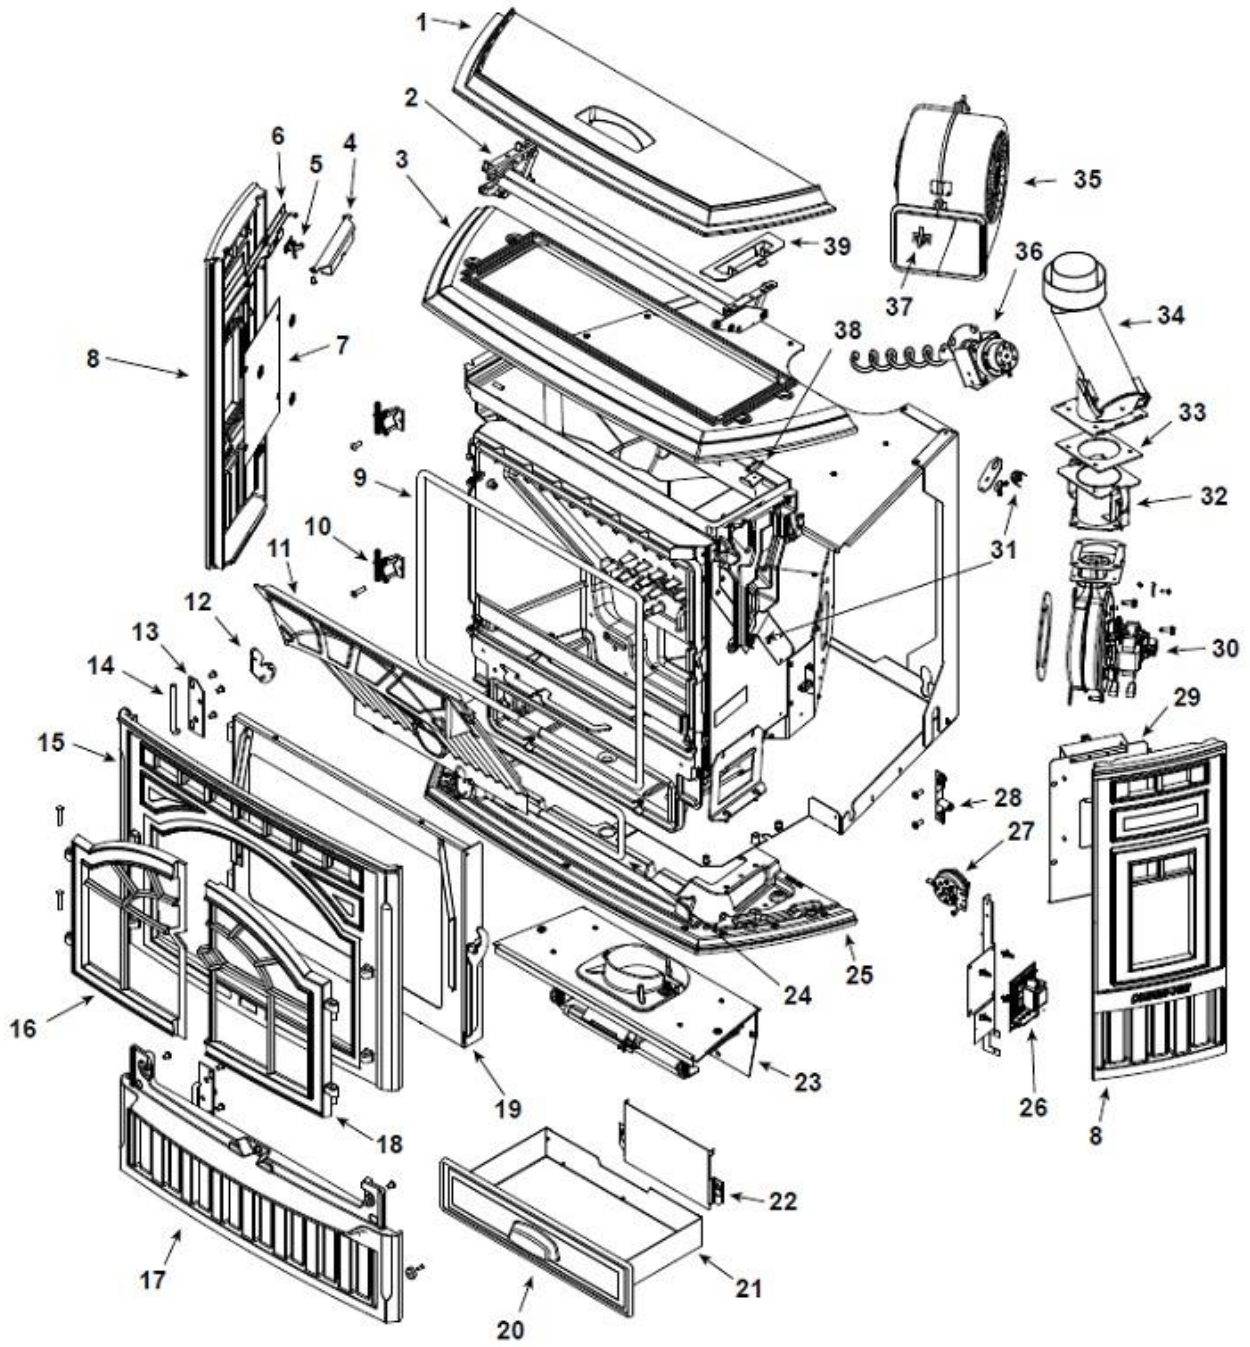

Quadra-Fire Mt. Vernon E2 Fireplace Insert

Woodman's Parts Plus
www.woodmanspartsplus.com

ITEM	DESCRIPTION	COMMENTS	PART NUMBER
1	Hopper Lid	Matte Black	7036-107MBK
		Porcelain Mahogany	7036-107PMH
		Sienna Bronze	7036-107CSB
	Gasket, Extruded - Field Cut to Size	10 FT	7000-320/10
2	Top Hinge Assembly		7036-006P
3	Top	Matte Black	7036-101MBK
		Porcelain Mahogany	7036-101PMH
		Sienna Bronze	7036-101CSB
4	Catch Clip		7036-146
5	Elbow Catch		7000-393
6	Bracket, Catch		7036-145
7	Backer, Side Window		414-0280
8	Side	Matte Black	7036-103MBK
		Porcelain Mahogany	7036-103PMH
		Sienna Bronze	7036-103CSB
9	Gasket, Door Rope		SRV7034-177
10	Hinge Male		7034-138
11	Baffle		SRV7034-263
12	Latch, Baffle		7034-149
13	Hinge Pin Retainer		7036-112
14	Pin, Hinge		SRV7036-110
15	Front Upper	Matte Black	7036-105MBK
		Porcelain Mahogany	7036-105PMH
		Sienna Bronze	7036-105CSB
16	Door Left	Matte Black	7005-110MBK
		Porcelain Mahogany	7005-110PMH
		Sienna Bronze	7005-110CSB
17	Front Lower	Matte Black	7036-122MBK
		Porcelain Mahogany	7036-122PMH
		Sienna Bronze	7036-122CSB
18	Door Right	Matte Black	7005-109MBK
		Porcelain Mahogany	7005-109PMH
		Sienna Bronze	7005-109CSB

#19 Door Assembly

#23 Firepot Riser Assembly

ITEM	DESCRIPTION	COMMENTS	PART NUMBER
19	Door Assembly		SRV7080-015
19.1	Glass Retainer		7034-136
19.2	Glass Assembly	21" W x 14" H	7034-007
19.3	Hinge, Female		450-2910
19.4	Door Latch Assembly		413-5200
	Gasket, Channel 3 Mm X 32 - Field Cut to Size	10 Ft	7000-377/10
20	Ash Pan Door		7034-133
21	Ash Pan Assembly		SRV7034-069
	Twin Ball catch		SRV7000-532
22	Intake Shield		7034-224
23	Firepot Riser Assembly		SRV7080-002
23.1	Firepot Assembly		SRV7034-072B
23.2	Gasket, Firepot		7034-190
23.3	Spring	Pkg of 4	7000-513/4
23.4	Rail, Auto-Clean		SRV7034-152
23.5	Plow Weldment, Auto-Clean		7034-024
23.6	Hitch Pin Clip 3/32	Pkg of 10	7000-374/10
23.7	Firepot Bottom		7034-153
23.8	Firepot Floor Lever Assembly		SRV7080-018